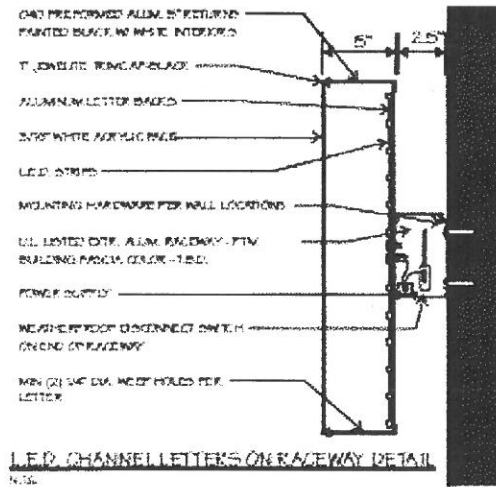

296"

24"

# Closeout Market

16"

MANUFACTURE & INSTALL CHANNEL LETTERS  
ON A RACEWAY. LOGO TO BE GREEN & GRAY VINYL.

N.T.S.